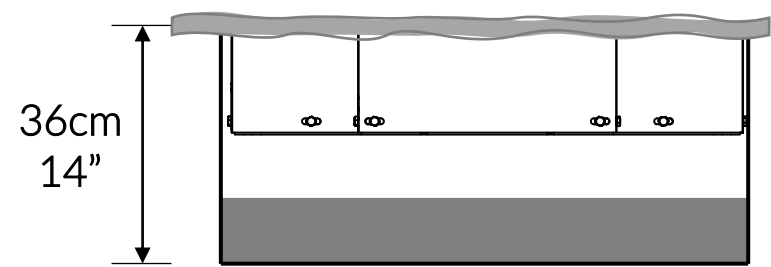

Part Reference	Description
PP-HOPS-GR	Harmony Hop (Ground Fix)

Check Risk Assessment

Packages

x1

x1

x1

		L	W	H	Weight	Net
x1	905367	80cm / 31"	80cm / 31"	18cm / 7"	37.5kg / 83lbs	
x1	905368	80cm / 31"	80cm / 31"	18cm / 7"	37.5kg / 83lbs	
x1	905369	120cm / 47"	80cm / 31"	18cm / 7"	50kg / 110lbs	

Tools required  
(not supplied)

11/16" / 17mm Spanner

Spirit level

Tape Measure

1.