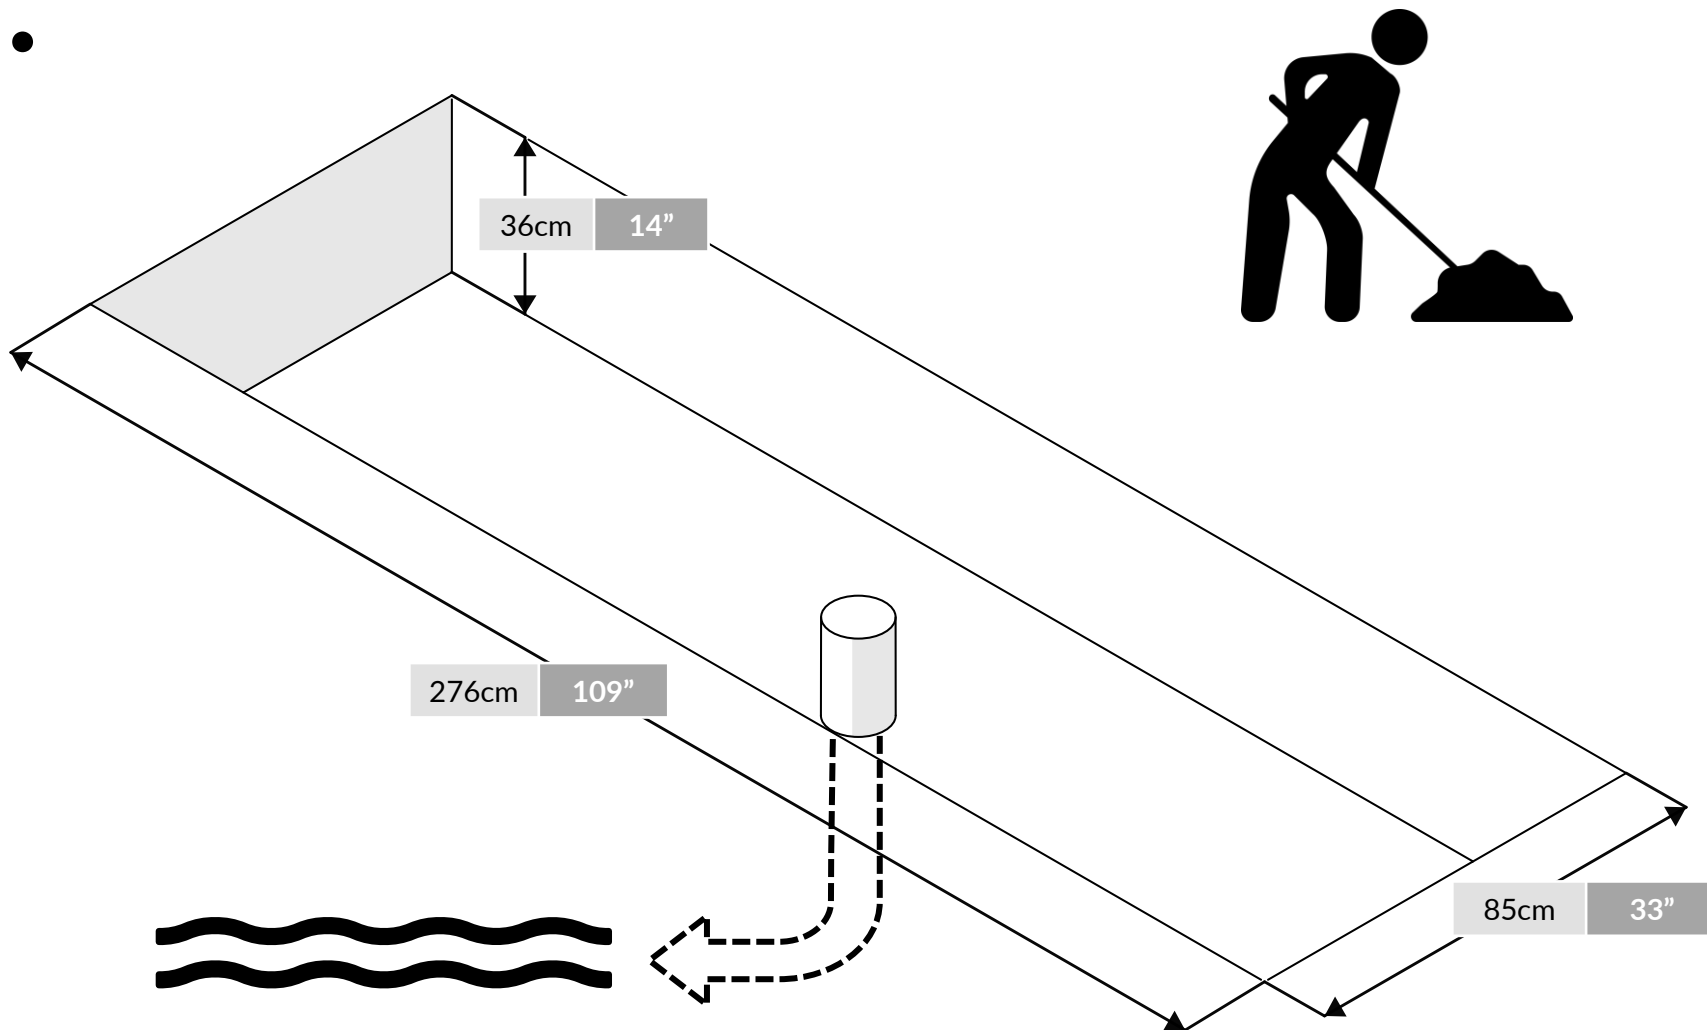

Part Reference	Description
PP-HOPS-GR	Harmony Hop (Ground Fix)

Check Risk Assessment

Packages

x1

x1

x1

		L	W	H	Weight	Net
x1	905367	80cm / 31"	80cm / 31"	18cm / 7"	37.5kg / 83lbs	
x1	905368	80cm / 31"	80cm / 31"	18cm / 7"	37.5kg / 83lbs	
x1	905369	120cm / 47"	80cm / 31"	18cm / 7"	50kg / 110lbs	

Tools required  
(not supplied)

11/16" / 17mm Spanner

Spirit level

Tape Measure

1.