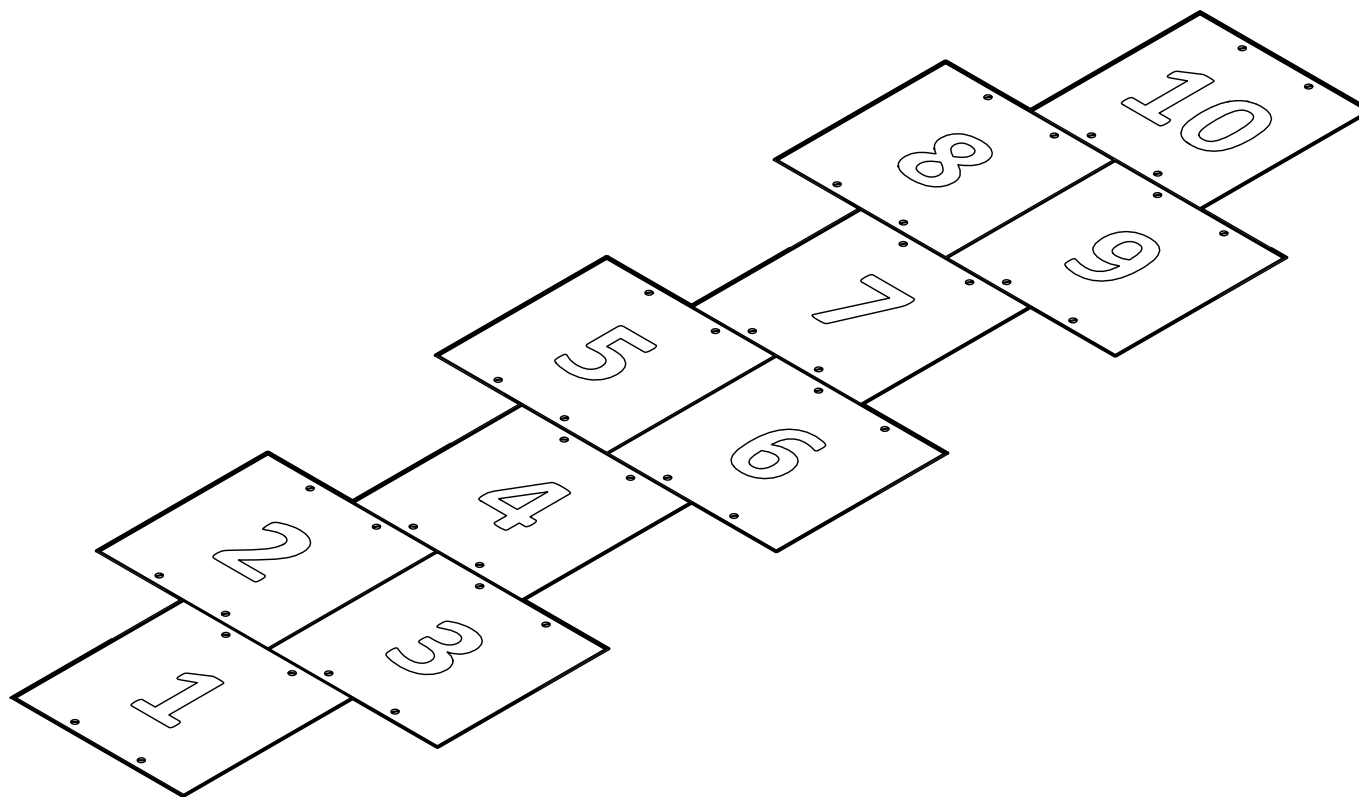

percussionplay.com

info@percussionplay.com

UK
[01730 235 180](tel:01730235180)

USA & CAN
[+1 (866) 882 9170](tel:+18668829170)

EUR & ROW
[+44 1730 235 180](tel:+441730235180)