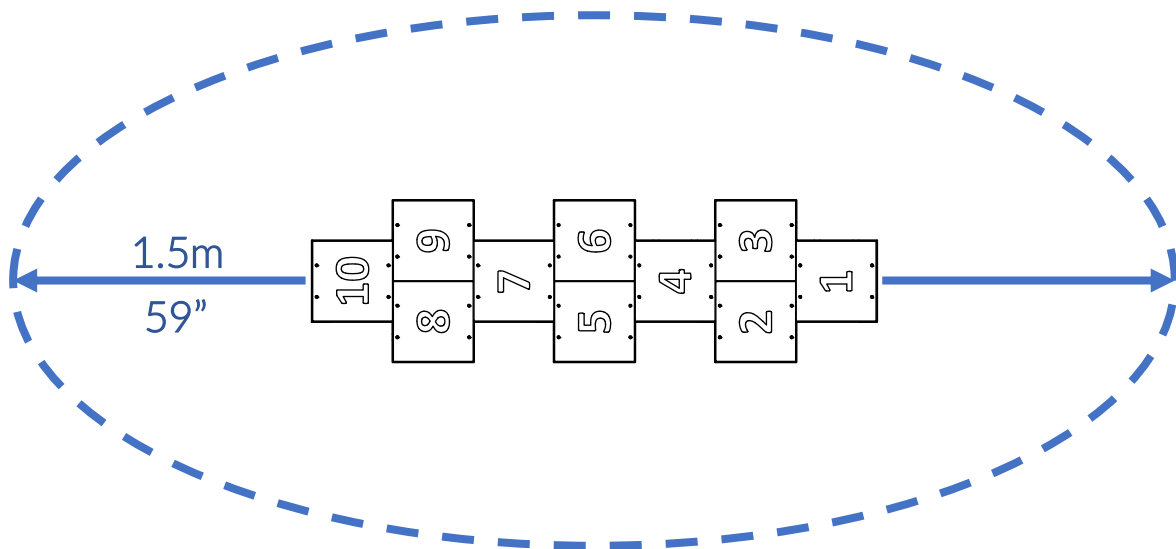

Part Reference	Description
PP-HOPS-GR	Harmony Hop (Ground Fix)

Check Risk Assessment

Packages

x1

x1

x1

		L	W	H	Weight	Net
x1	905367	80cm / 31"	80cm / 31"	18cm / 7"	37.5kg / 83lbs	
x1	905368	80cm / 31"	80cm / 31"	18cm / 7"	37.5kg / 83lbs	
x1	905369	120cm / 47"	80cm / 31"	18cm / 7"	50kg / 110lbs	

Tools required  
(not supplied)

11/16" / 17mm Spanner

Spirit level

Tape Measure

1.