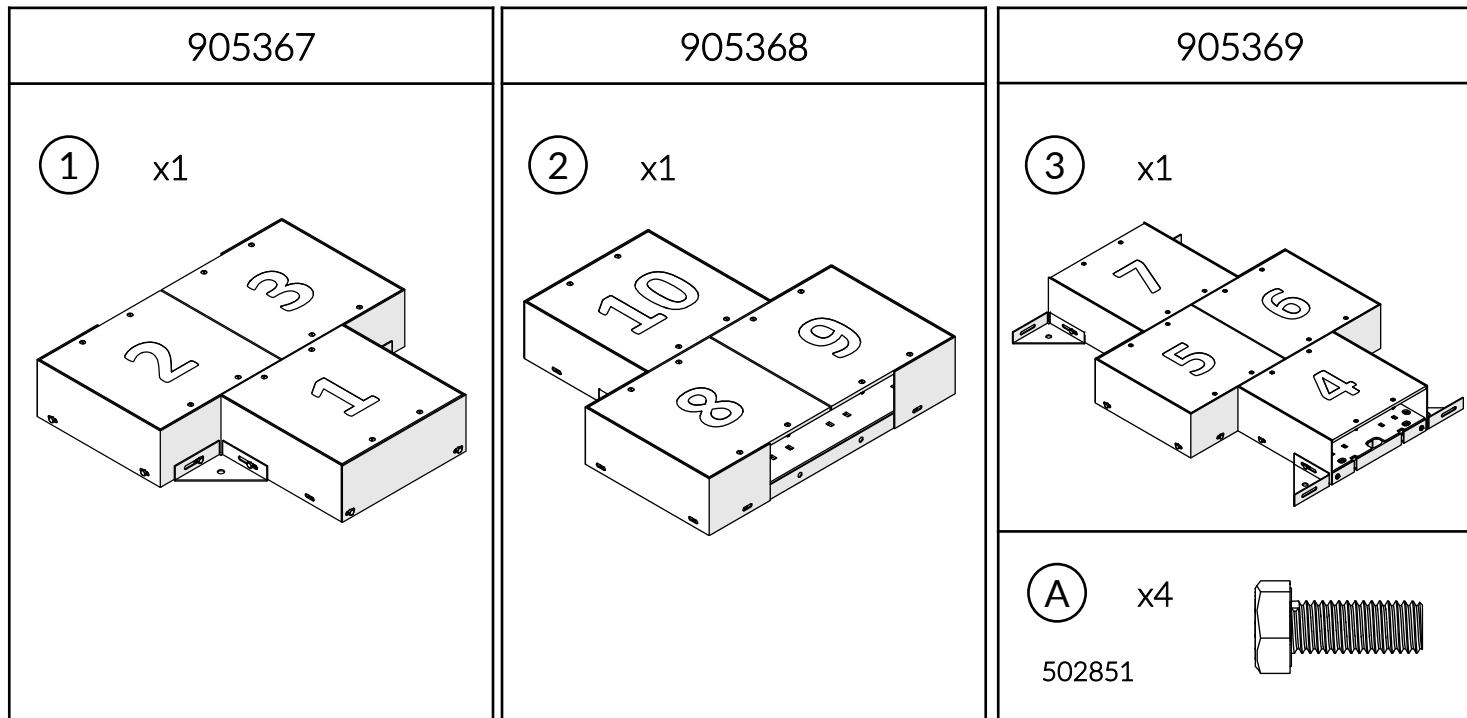

Part Reference	Description
PP-HOPS-GR	Harmony Hop (Ground Fix)

Check Risk Assessment

Packages

x1

x1

x1

		L	W	H	Weight	Net
x1	905367	80cm / 31"	80cm / 31"	18cm / 7"	37.5kg / 83lbs	
x1	905368	80cm / 31"	80cm / 31"	18cm / 7"	37.5kg / 83lbs	
x1	905369	120cm / 47"	80cm / 31"	18cm / 7"	50kg / 110lbs	

Tools required  
(not supplied)

11/16" / 17mm Spanner

Spirit level

Tape Measure

1.